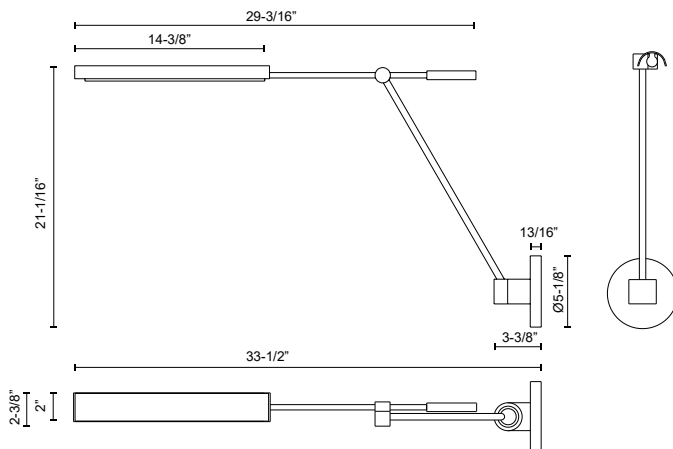

## ASTRID WV316601

FIXTURE DIMENSIONS	W2-3/8" x H21-1/16" x E33-1/2"
HEIGHT FROM CENTER	16-1/4"
EXTENSION	33-1/2"
LIGHT SOURCE	LED with DC Driver
WATTAGE	5W
TOTAL LUMENS	735lm
DELIVERED LUMENS	UB-175lm*; VB-185lm*;
VOLTAGE	120V
COLOR TEMPERATURE	2700K
CRI (RA)	90CRI
DIMMABLE	Yes, TRIAC/ELV Dimmer (Not Included)
GLASS DETAILS	Clear Glass
SHADE DIMENSIONS	L14-3/8" x W2"
MATERIAL	Steel
INSTALL OPTIONS	Down Only; Wall;
LOCATION	Damp
CANOPY DIMENSIONS	D5-1/8" x E3-3/8"
PAINT FINISH	UB01; VB01;

[ D - Diameter, L - Length, W - Width, H - Height, E - Extension ]